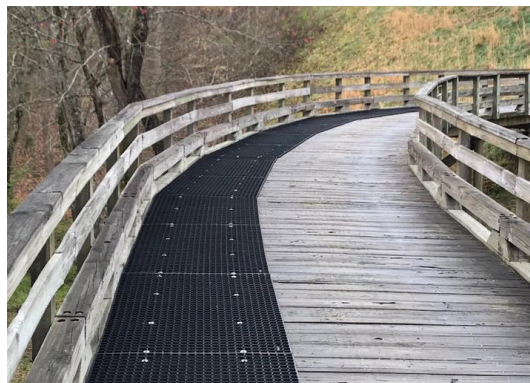

# GRASSMATS for Playgrounds

*GRASSMATS are the premiere choice for playground flooring. They are a superior alternative to wood mulch, recycled rubber mulch, and even pour-in-place.*

*Grass grows right back through!*

GRASSMATS Playground Safety mats have been engineered to be the safest playground flooring and are a trusted playground flooring option for schools. In fact, many school districts are choosing GRASSMATS because they are cost-effective, easy to maintain, and a much cleaner alternative to wood mulch. The ring design prevents the mats from becoming hot to the point of injury for our children and they are safety tested to comply with **ASTM F1292** and **ASTM F1951** standards.

*Perfect for golf courses & walkways!*

We sell large quantities of these rubber mats to the golf sector every year for tournament preparation and ground protection due to high traffic. They are primarily used for pathways and high traffic areas, such as at the side of tee boxes, providing excellent levels of protection while keeping the natural aesthetics of your course. They are suitable to be driven on by golf carts.